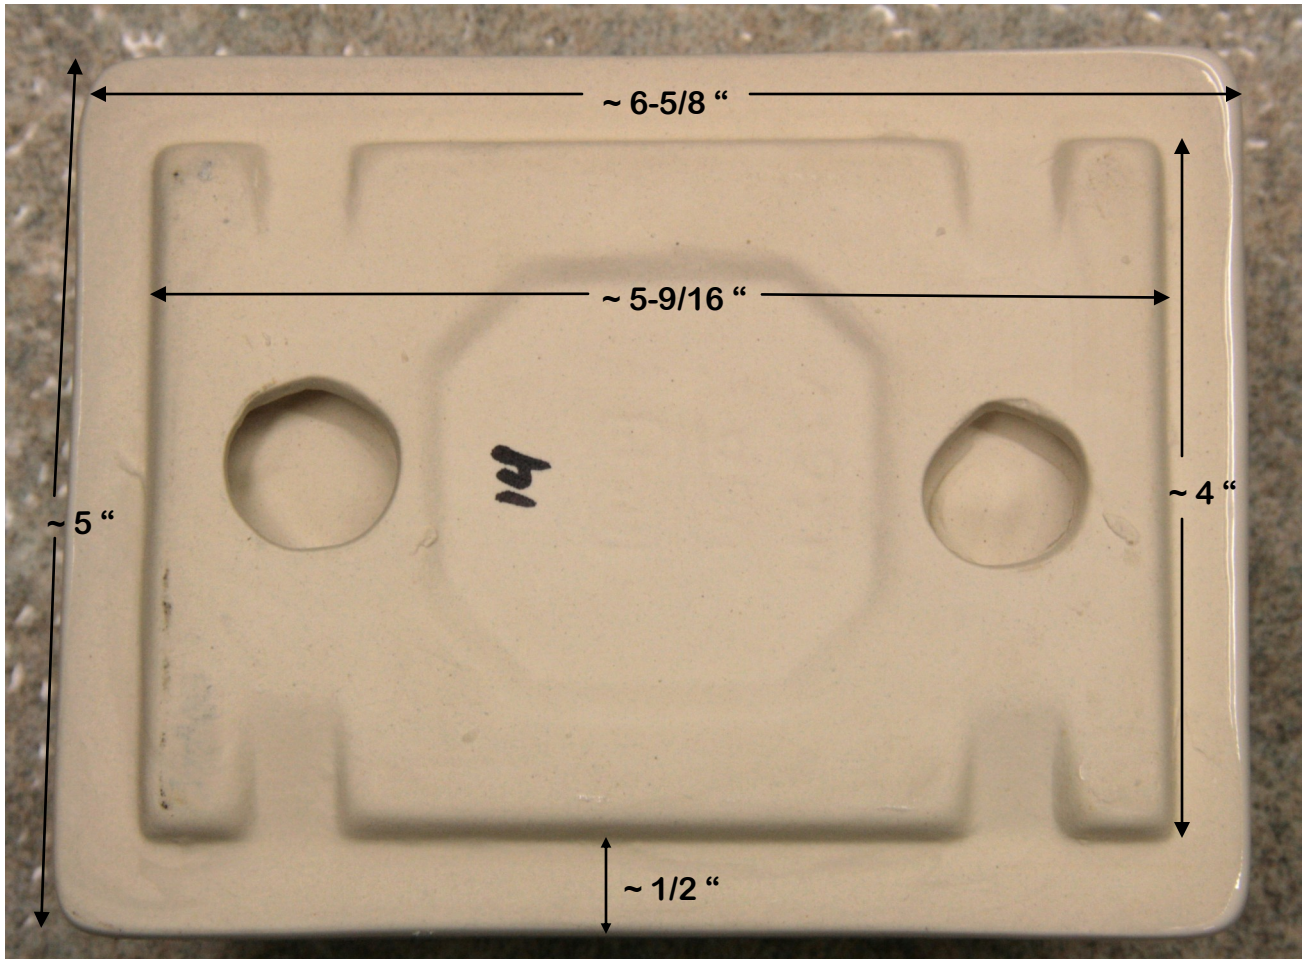

# HCP H-46W Soap Dish

Note: Specifications often vary 1/8" or more